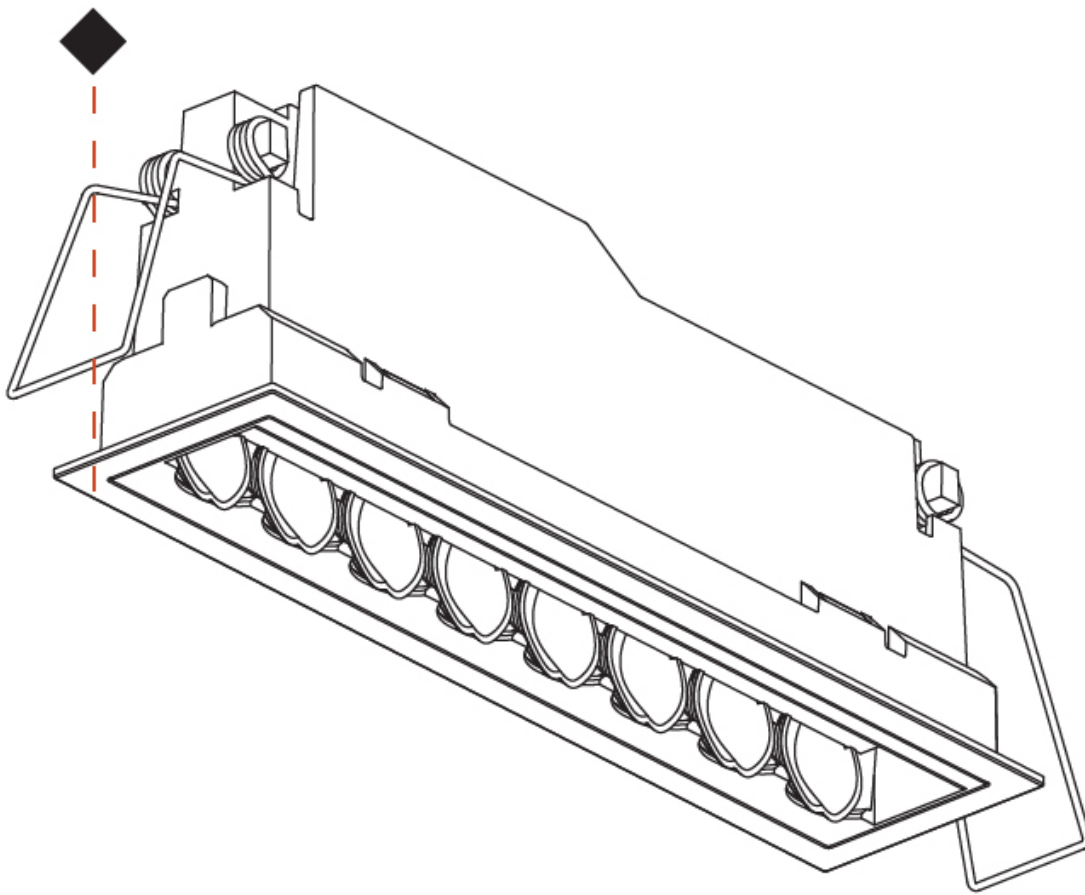

MAGIQ HOLLOW WALLWASH RECESSED

A35582-

PROJECT _____

TYPE _____

SPECIFIER _____

QUANTITY _____

DATE _____

A